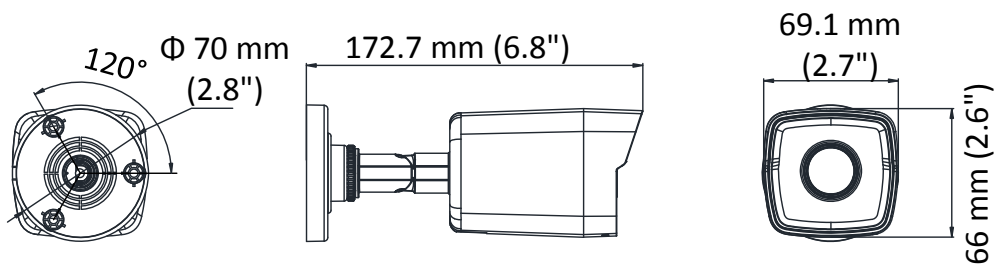

Available Models

IPC-B120-I

Dimension

Accessory

Distributed by

Ph: 1300 736 970 – Dural Sydney

Hikvision Oceania

Unite 14a Eden Park Dr, Macquarie Park NSW 2113

Tel: +61 2 8599 4233

Email: salesau@hikvision.com